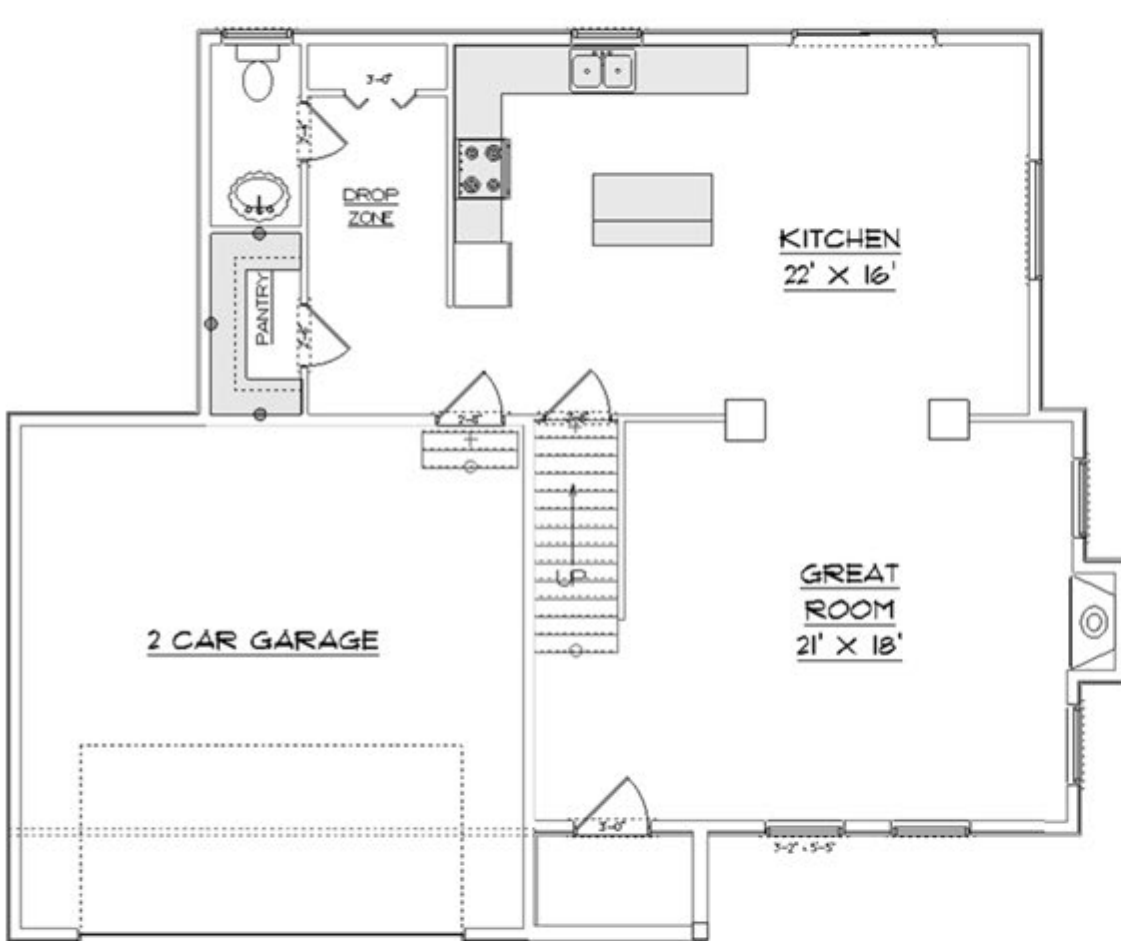

The Willow

2037 Square Feet

5 YEAR WARRANTY

QUICK DELIVERY HOMES

BY CARRIER ADVANTAGE

ENERGY SMART HOMES

All dimensions are approximate, shown to the maximum dimensions of each room, & are subject to field variation. Dimensions should not be used to calculate room square footage. Some windows, exterior features, ceiling heights & floor plans may vary with elevations. Please consult a sales representative for details. This Property is Exclusively marketed by By Carrier Real Estate, LLC. & the Realtor is related to the owner.