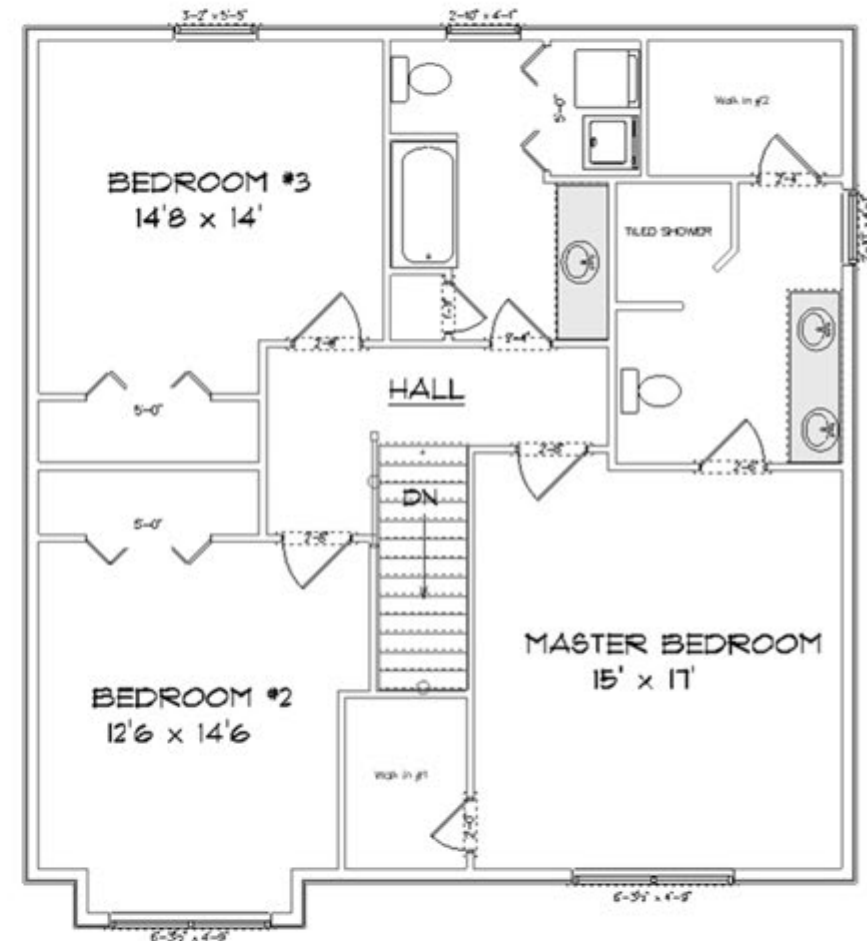

The Willow

2037 Square Feet

5 YEAR WARRANTY

QUICK DELIVERY HOMES

BY CARRIER ADVANTAGE

ENERGY SMART HOMES

All dimensions are approximate, shown to the maximum dimensions of each room, & are subject to field variation. Dimensions should not be used to calculate room square footage. Some windows, exterior features, ceiling heights & floor plans may vary with elevations. Please consult a sales representative for details. This Property is Exclusively marketed by By Carrier Real Estate, LLC. & the Realtor is related to the owner.