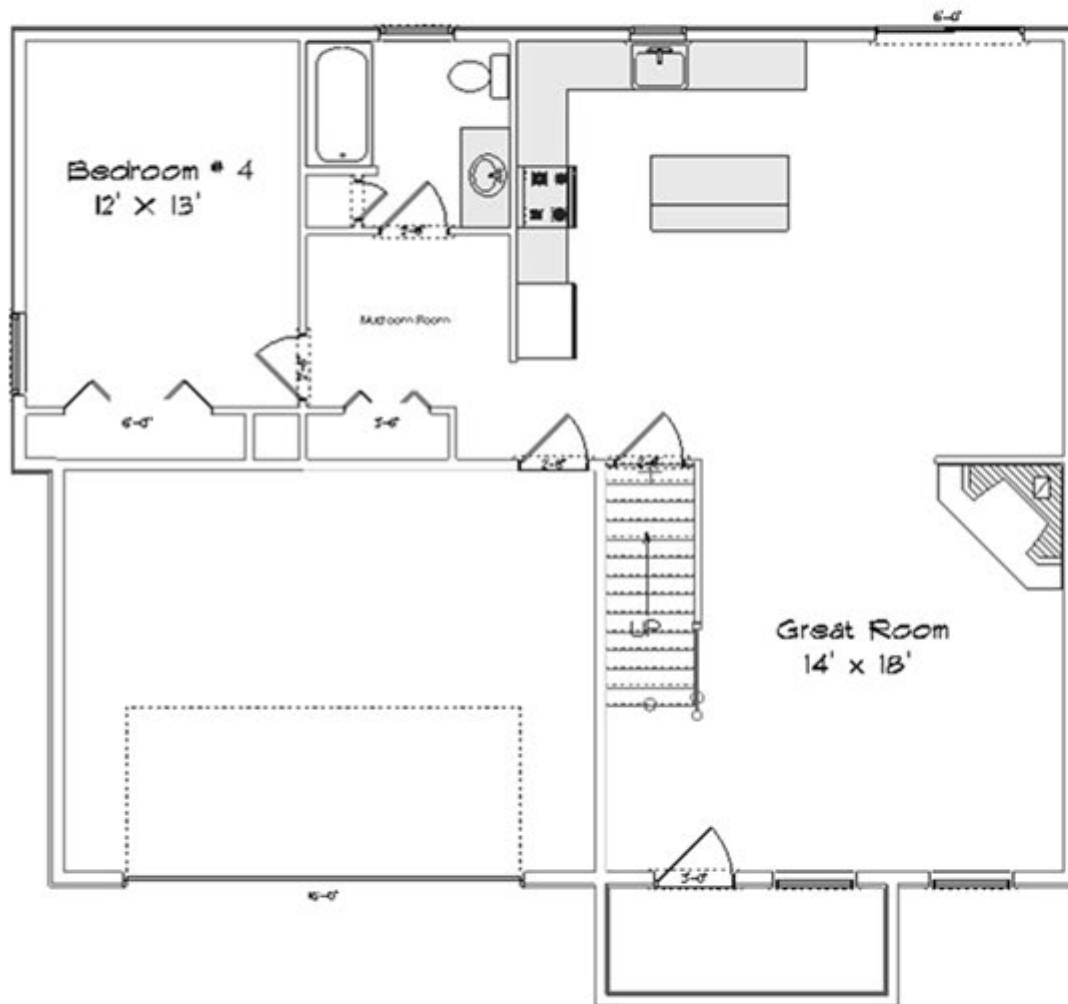

The Whitmore

2257 Square Feet

5 YEAR WARRANTY

QUICK DELIVERY HOMES

BY CARRIER ADVANTAGE

ENERGY SMART HOMES

All dimensions are approximate, shown to the maximum dimensions of each room, & are subject to field variation. Dimensions should not be used to calculate room square footage. Some windows, exterior features, ceiling heights & floor plans may vary with elevations. Please consult a sales representative for details. This Property is Exclusively marketed by By Carrier Real Estate, LLC. & the Realtor is related to the owner.