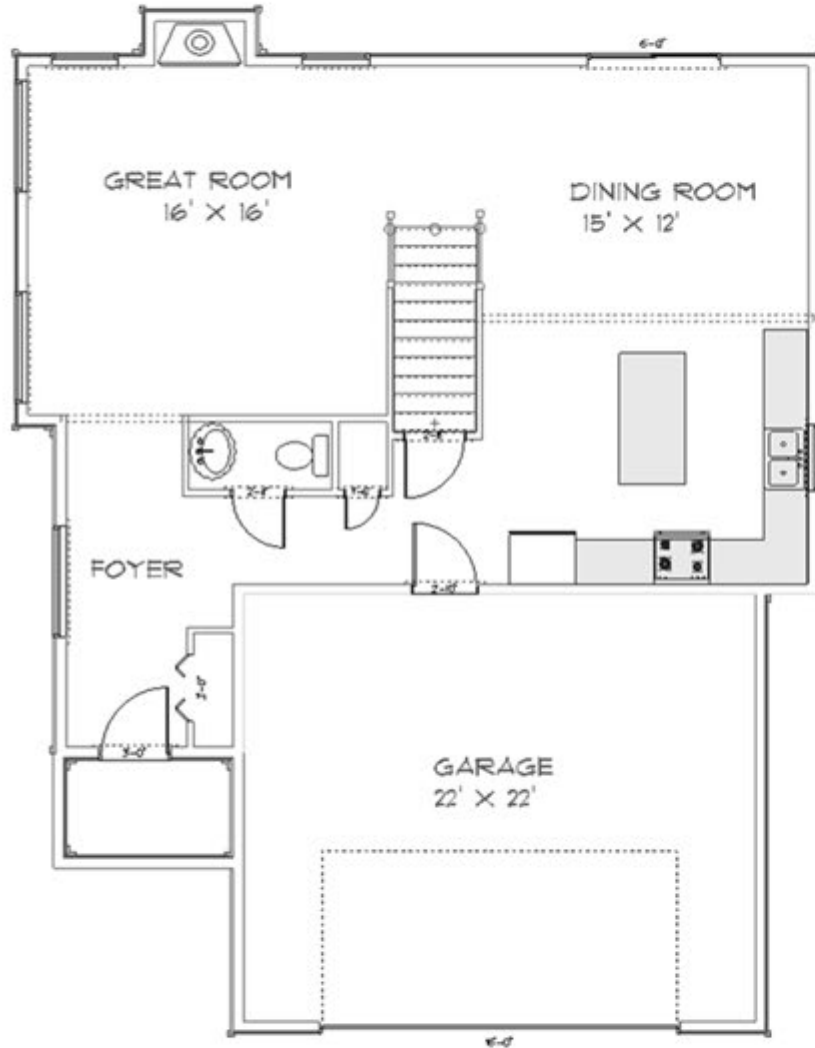

The New Englander

2200 Square Feet

5 YEAR WARRANTY

QUICK DELIVERY HOMES

BY CARRIER ADVANTAGE

ENERGY SMART HOMES

All dimensions are approximate, shown to the maximum dimensions of each room, & are subject to field variation. Dimensions should not be used to calculate room square footage. Some windows, exterior features, ceiling heights & floor plans may vary with elevations. Please consult a sales representative for details. This Property is Exclusively marketed by By Carrier Real Estate, LLC. & the Realtor is related to the owner.