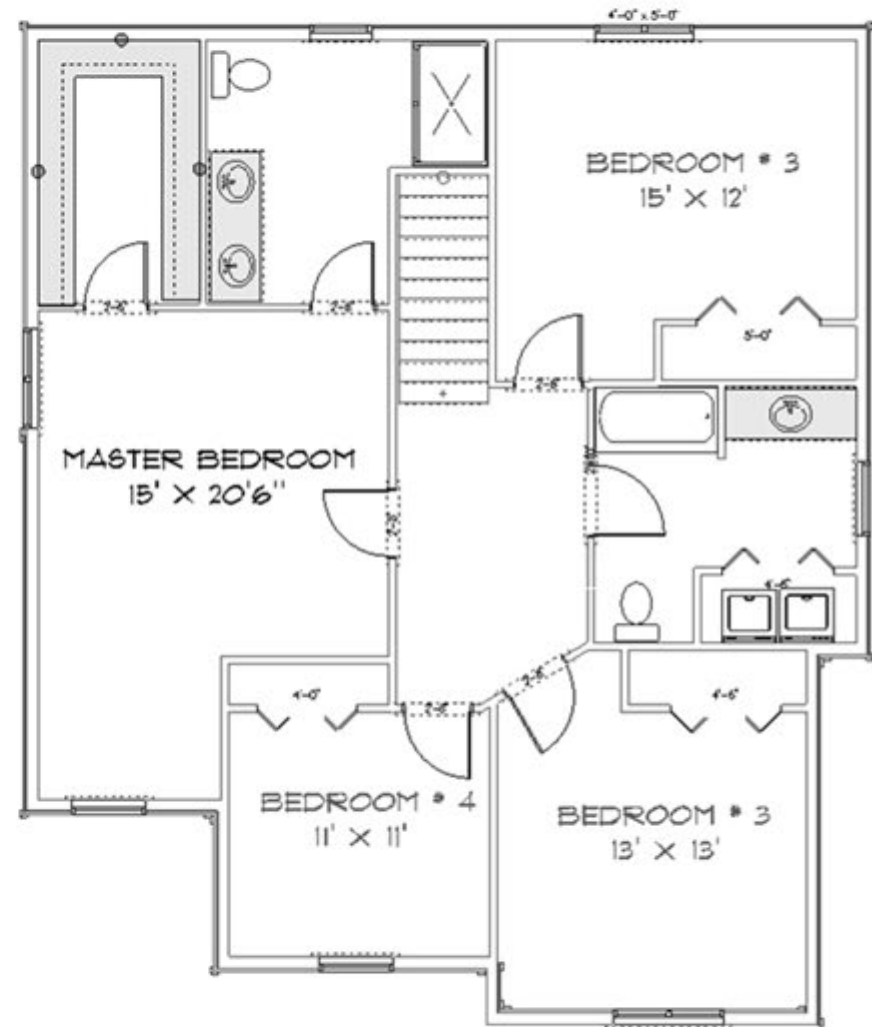

The New Englander

2200 Square Feet

5 YEAR WARRANTY

QUICK DELIVERY HOMES

BY CARRIER ADVANTAGE

ENERGY SMART HOMES

All dimensions are approximate, shown to the maximum dimensions of each room, & are subject to field variation. Dimensions should not be used to calculate room square footage. Some windows, exterior features, ceiling heights & floor plans may vary with elevations. Please consult a sales representative for details. This Property is Exclusively marketed by By Carrier Real Estate, LLC. & the Realtor is related to the owner.