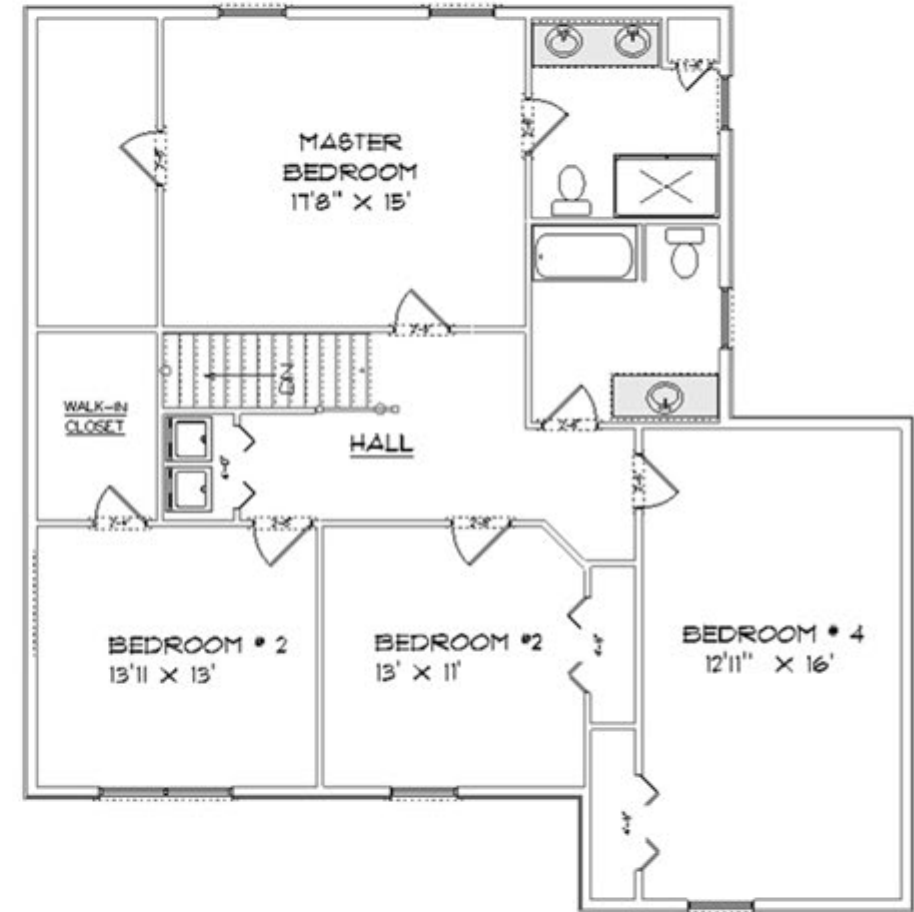

# The Brooklyn

2400 Square Feet

5 YEAR WARRANTY

QUICK DELIVERY HOMES

BY CARRIER ADVANTAGE

ENERGY SMART HOMES

All dimensions are approximate, shown to the maximum dimensions of each room, & are subject to field variation. Dimensions should not be used to calculate room square footage. Some windows, exterior features, ceiling heights & floor plans may vary with elevations. Please consult a sales representative for details. This Property is Exclusively marketed by By Carrier Real Estate, LLC. & the Realtor is related to the owner.