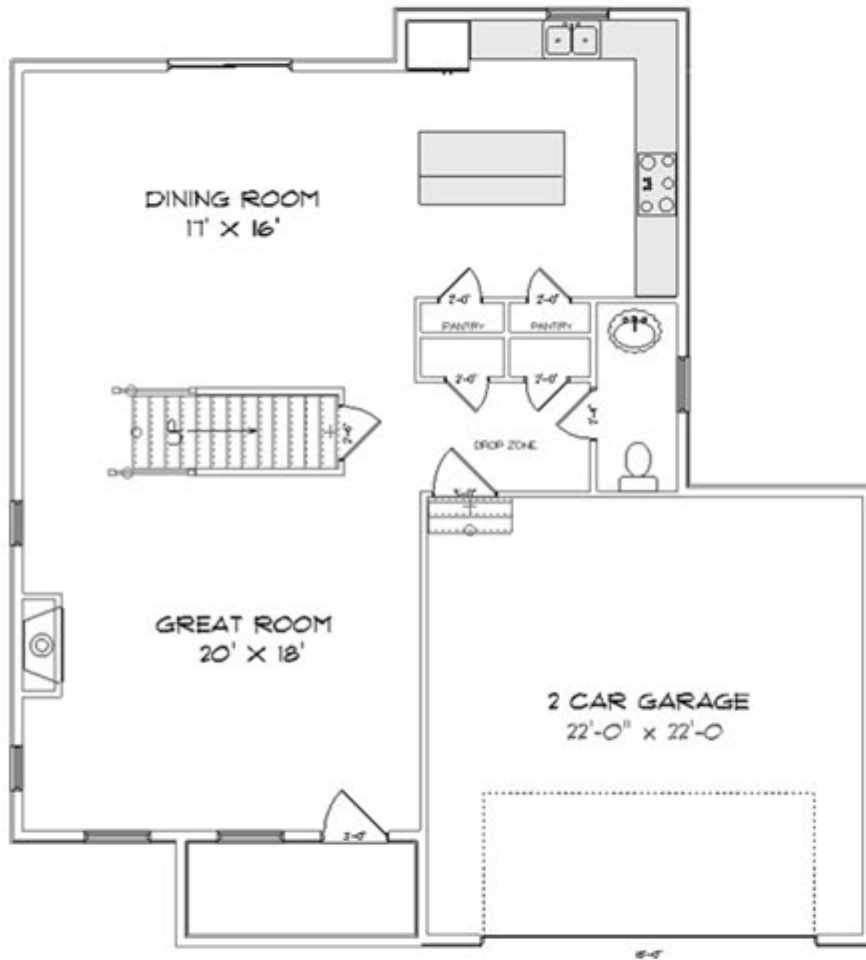

# The Brooklyn

2400 Square Feet

5 YEAR WARRANTY

QUICK DELIVERY HOMES

BY CARRIER ADVANTAGE

ENERGY SMART HOMES

All dimensions are approximate, shown to the maximum dimensions of each room, & are subject to field variation. Dimensions should not be used to calculate room square footage. Some windows, exterior features, ceiling heights & floor plans may vary with elevations. Please consult a sales representative for details. This Property is Exclusively marketed by By Carrier Real Estate, LLC. & the Realtor is related to the owner.